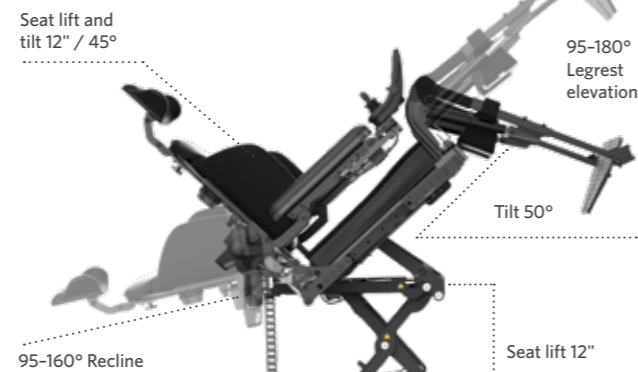

STANDARD POWER FUNCTIONS

Magic 360
GO YOUR OWN WAY

Please remember that your wheelchair has electric motors and must NOT be driven through water, into rivers, creeks or the sea. Check online for current version. The information and specifications contained in this brochure are correct and up-to-date at the time of printing and may be subject to change. ©Magic Mobility. Product of Australia.

Magic Mobility +61 3 8791 5600 Email enquiries@magicmobility.com.au

Explore with us www.magicmobility.com.au

Scan QR for agent locations

M360_ENG/UY24_V07